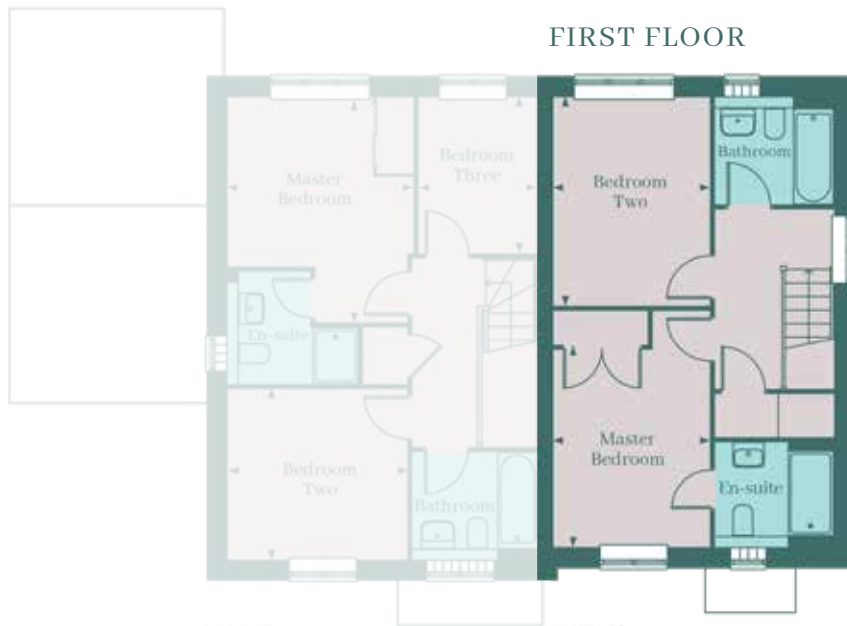

PLOT 14

2 bedroom semi-detached home

Maidstone Road, Matfield
Kent, TN12 7JH

CGI is indicative only

For more information visit:
WWW.RYDONHOMES.CO.UK
or call: **01892 240444**

PLOT 14

TOTAL AREA: 80 m² / 861.11 ft²

GROUND FLOOR

Kitchen/Dining	3.05m x 2.80m	10'-0" x 9'-2"
Living	4.95m x 4.90m	16'-3" x 16'-1"

FIRST FLOOR

Master Bedroom	3.48m x 2.76m	11'-5" x 9'-1"
Bedroom 2	3.69m x 2.76m	12'-1" x 9'-1"