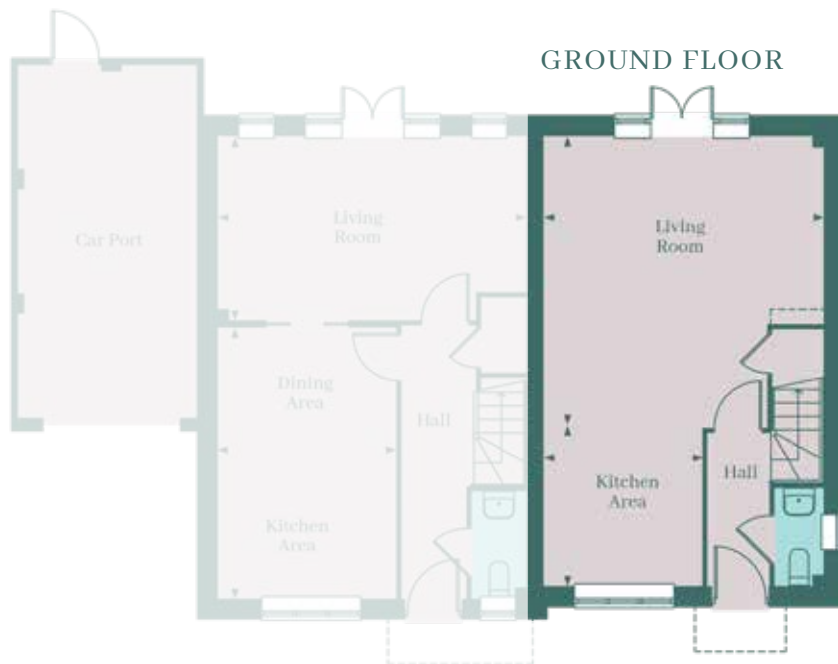

PLOT 14

2 bedroom semi-detached home

Maidstone Road, Matfield
Kent, TN12 7JH

CGI is indicative only

For more information visit:
WWW.RYDONHOMES.CO.UK
or call: **01892 240444**

PLOT 14

TOTAL AREA: 80 m² / 861.11 ft²

GROUND FLOOR

Kitchen/Dining	3.05m x 2.80m	10'-0" x 9'-2"
Living	4.95m x 4.90m	16'-3" x 16'-1"

FIRST FLOOR

Master Bedroom	3.48m x 2.76m	11'-5" x 9'-1"
Bedroom 2	3.69m x 2.76m	12'-1" x 9'-1"