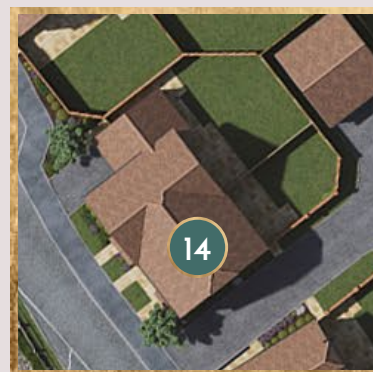

PLOT 14

2 bedroom semi-detached home

Maidstone Road, Matfield
Kent, TN12 7JH

CGI is indicative only

For more information visit:
WWW.RYDONHOMES.CO.UK
or call: **01892 240444**

PLOT 14

TOTAL AREA: 80 m² / 861.11 ft²