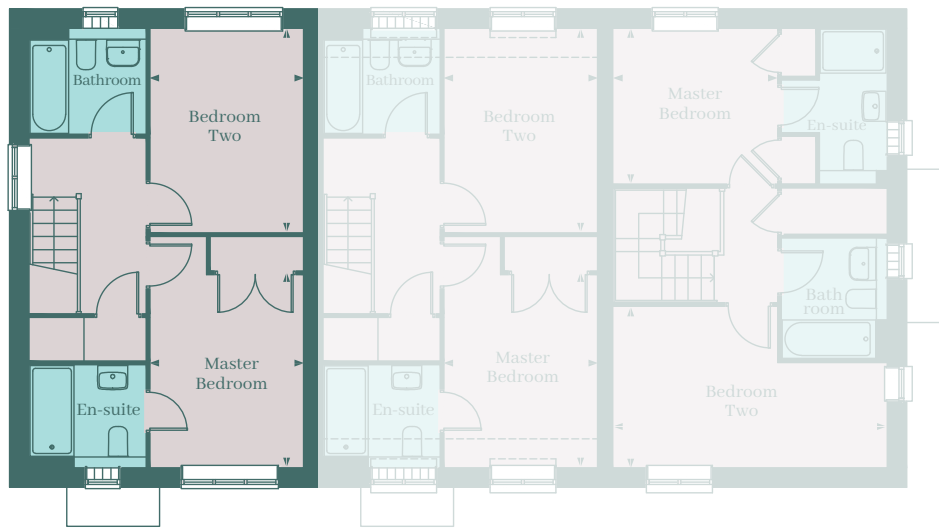

# PLOT 15

TOTAL AREA: 80 m<sup>2</sup> / 861.11 ft<sup>2</sup>

GROUND FLOOR

FIRST FLOOR

## GROUND FLOOR

Kitchen	3.05m x 2.80m	10'-0" x 9'-2"
Living	4.95m x 4.90m	16'-3" x 16'-1"

## FIRST FLOOR

Master Bedroom	3.48m x 2.76m	11'-5" x 9'-1"
Bedroom 2	3.69m x 2.76m	12'-1" x 9'-1"